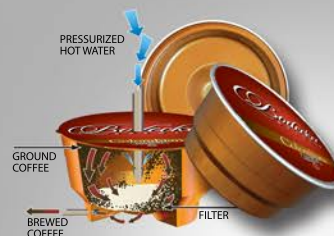

Better coffee by™
Process

Todd Hale
todd@bodeckerbrewed.com
bodeckerbrewed.com