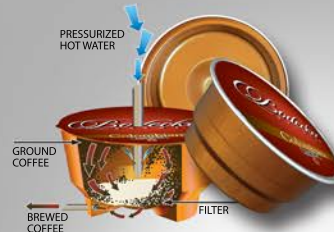

Better coffee by™
Process

Todd Hale
todd@bodeckerbrewed.com
bodeckerbrewed.com