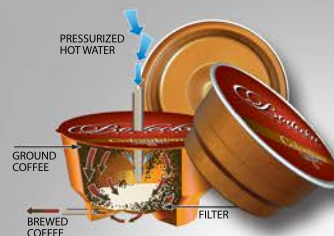

Better coffee by™
Process

Todd Hale
todd@bodeckerbrewed.com
bodeckerbrewed.com